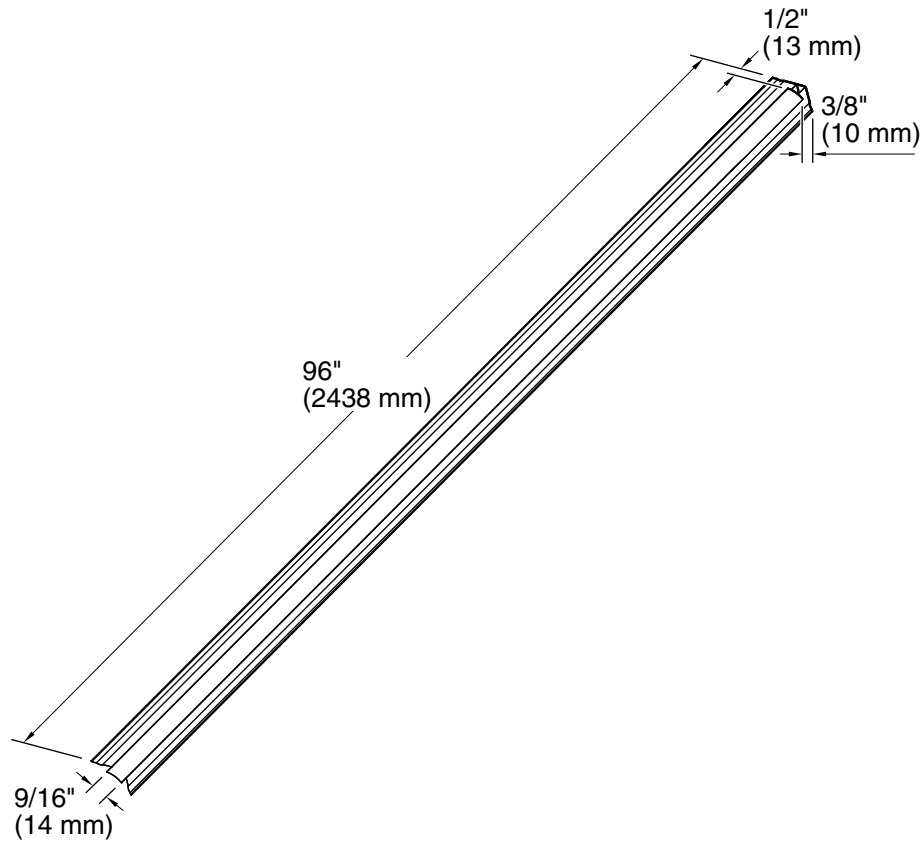

Features

- For use with KOHLER Choreograph wall panels and accent panels
- Package contains two 96" lengths
- Field trimmable height

Material

- Aluminum

Codes/Standards

None Applicable

KOHLER® Choreograph Shower Walls and Accessories Limited Warranty

Technical Information

All product dimensions are nominal.

Material: Aluminum

Notes

Install this product according to the installation guide.